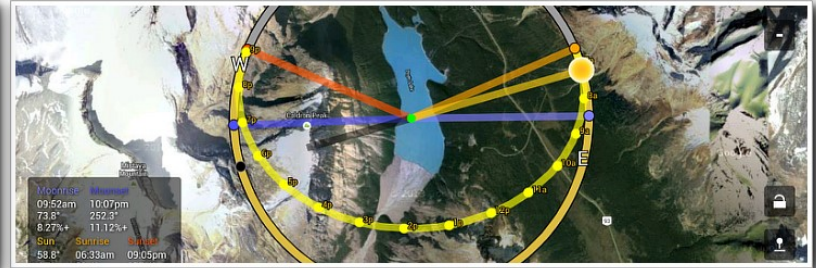

Camera/Custom: Canon 1Ds/5D

Unit of result data: m cm **ft.** in.

Near focus limit: 3.121ft

Depth of field: **Infinite**

Far focus limit: Infinity

Hyperfocal distance: 5.647ft

Mounted teleconverter: 1.4X 1.7X 2X

Aperture	Focal length	Focus distance
f/9.5	22 mm	5 m
f/10	23 mm	6 in.
f/11	24 mm	7 ft.
f/13	25 mm	8