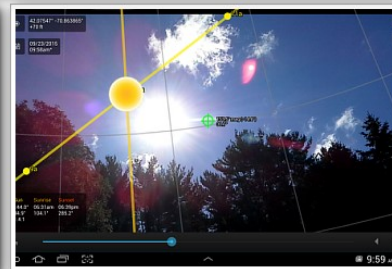

Camera/Custom: Canon 1Ds/5D

Unit of result data: m cm **ft.** in.

Near focus limit: 3.121ft

Depth of field: **Infinite**

Far focus limit: Infinity

Hyperfocal distance: 5.647ft

Mounted teleconverter: 1.4X 1.7X 2X

Aperture	Focal length	Focus distance
f/9.5	22 mm	5 m
f/10	23 mm	6 in.
f/11	24 mm	7 ft.
f/13	25 mm	8