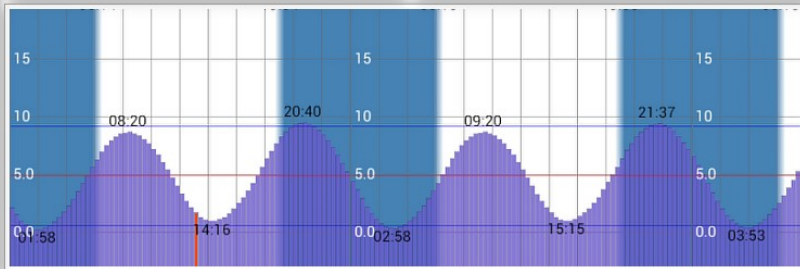

Camera/Custom: Canon 1Ds/5D

Unit of result data: m cm **ft.** in.

Near focus limit: 3.121ft

Depth of field: **Infinite**

Far focus limit: Infinity

Hyperfocal distance: 5.647ft

Mounted teleconverter: 1.4X 1.7X 2X

Aperture	Focal length	Focus distance
f/9.5	22 mm	5 m
f/10	23 mm	6 in.
f/11	24 mm	7 ft.
f/13	25 mm	8